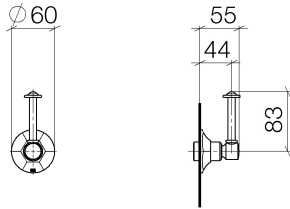

MADISON Wall valve clockwise closing 1/2" - Durabronss (23kt Gold)

MADISON

36 607 371

MADISON Wall valve clockwise closing 1/2" - Durabronze (23kt Gold)

---

MADISON

36 607 371

36 607 371